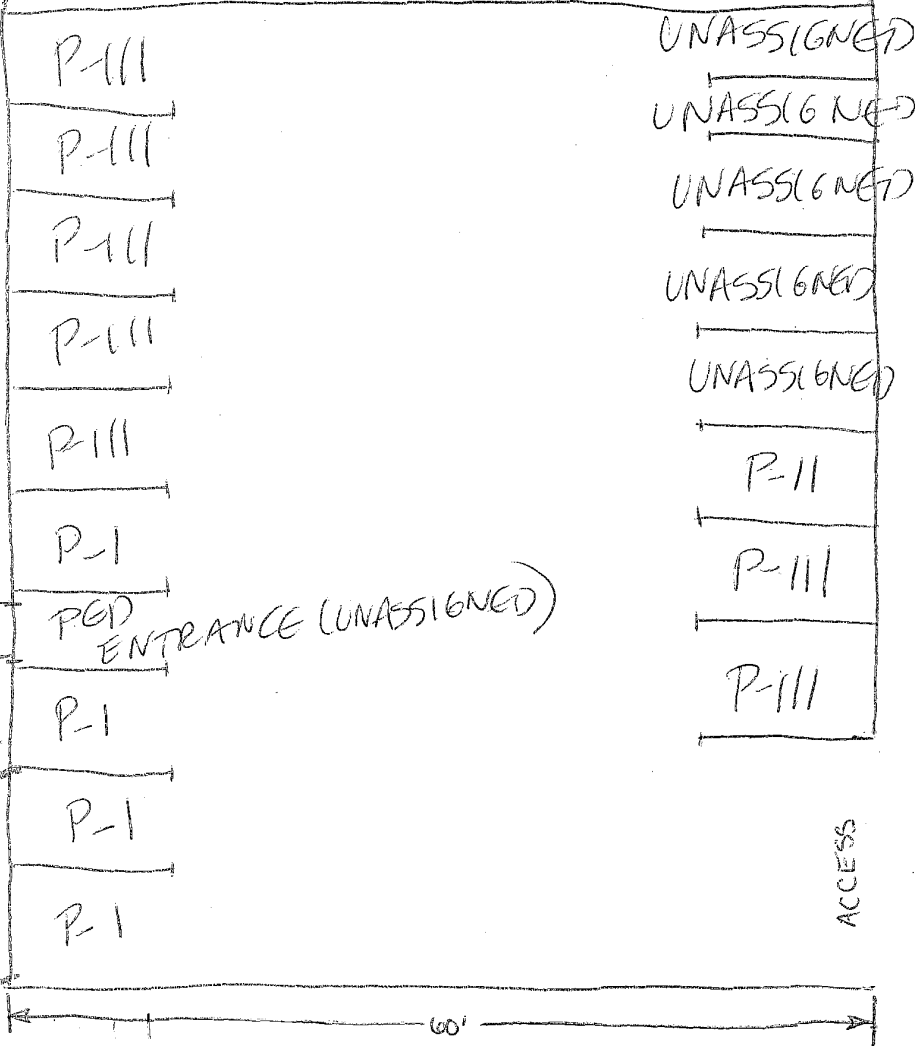

LOWER STRUCTURE

(18 SPACES)

SUPER ASSOCIATION
PARKING MAP

MIDDLE STRUCTURE

(18 SPACES)

Snow removal in winter

spaces

UPPER STRUCTURE
(17 SPACES)

ACCESS